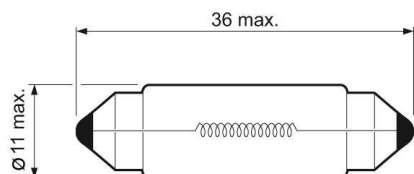

LAMPARA C5W ESSENTIAL X10 CARTON

Ref.: 032217