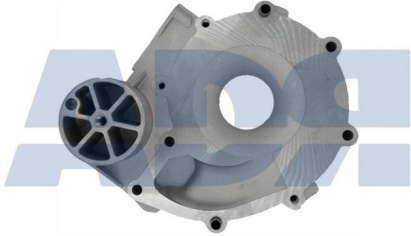

---

Ref: WP56008

**BOMBA DE AGUA SCANIA**

---

Ref: WP56009

**TAPA BOMBA AGUA**

---

Ref: WP56011