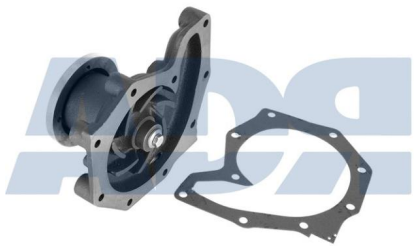

**BOMBA AGUA**

---

Ref: WP50005

**BOMBA AGUA DAF F SERIES**

---

Ref: WP50094

**BOMBA DE AGUA DAF**

---