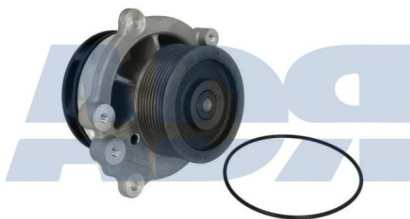

BOMBA DE AGUA DAF

Ref: WP50002