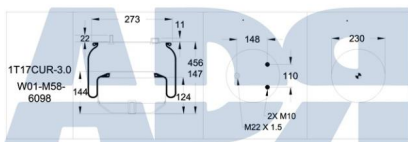

FUELLE DAF CF/XF

Ref.: W01M586098