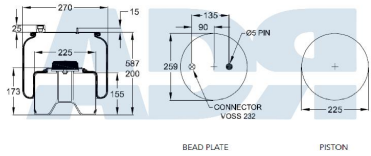

FUELLE CPLTO. 1T17 HR SERIES MB ACTROS MP4

Ref.: W01M586095

FUELLE DAF CF/XF (PAR AXLE)

Ref.: W01M586097