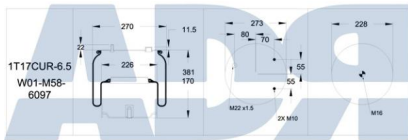

FUELLE CPLTO. 1T17 Q SERIES DAF CF/XF (FT/FA AXLE)

Ref.: W01M586093

FUELLE CPLTO. 1T17 Q SERIES DAF XF (FTG AXLE)

Ref.: W01M586094

FUELLE CPLTO. 1T17 HR SERIES MB ACTROS MP4

Ref.: W01M586095

FUELLE DAF CF/XF (PAR AXLE)

Ref.: W01M586097

FUELLE DAF CF/XF

Ref.: W01M586098