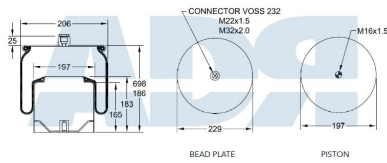

FUELLE MERCEDES