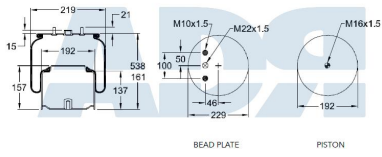

VDL BUS 1141525 / 1154761

Ref.: W01M585785

VDL BUS 1153935

Ref.: W01M585786

FUELLE CPLTO. 1T17 Q SERIES DAF CF/XF (FT/FA AXLE)

Ref.: W01M586093

FUELLE CPLTO. 1T17 Q SERIES DAF XF (FTG AXLE)

Ref.: W01M586094