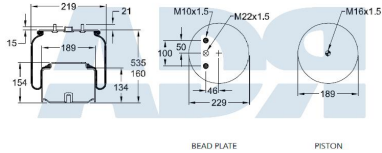

VDL BUS 1141525 / 1154761

Ref.: W01M585785

VDL BUS 1153935

Ref.: W01M585786

FUELLE CPLTO. 1T17 Q SERIES DAF CF/XF (FT/FA AXLE)

Ref.: W01M586093

FUELLE CPLTO. 1T17 Q SERIES DAF XF (FTG AXLE)

Ref.: W01M586094