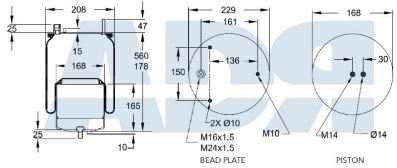

Ref.: W01M588541

BPW TYPE 30 HEAVY DUTY STEEL - OFFSET MOUNTING OR TIPPERS

Ref.: W01M588542

FUELLE DE SUSPENSION VOLVO

Ref.: W01M588545

FUELLE DE SUSPENSION VOLVO

Ref.: W01M588546

PRODUCTO