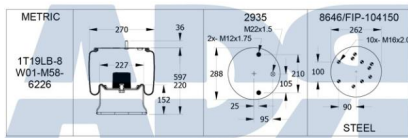

FUELLE WEWELER US04030F

Ref.: W01M586223

FUELLE WEWELER 1T19L7

Ref.: W01M586225

FUELLE WEWELER

Ref.: W01M586226

ACERBI VIBERTI # 128145002

Ref.: W01M586237

FUELLE 1T15MPW9 WEWELER/LECINENA TR

Ref.: W01M586238

FUELLE CPTO. SCANIA

Ref.: W01M586251