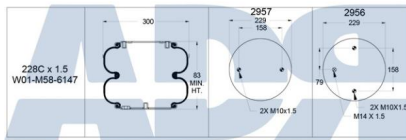

PHOENIX TRUCK & TRAILER / GRANNING

Ref.: W01M586127

SCANIA TAG AXLR LIFT

Ref.: W01M586147

GRANNING 15668

Ref.: W01M586188

FUELLE FIRESTONE

Ref.: W01M586216