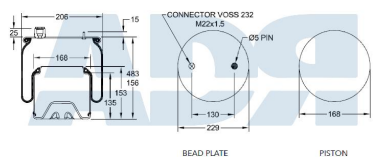

FUELLE MERCEDES