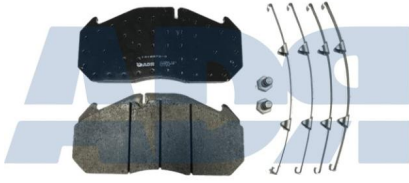

MERCEDES-BENZ A002 420 0820,
356 421 0210, 3564210210, 501 015
1214, 5010151214, 707 345 3861,
7073453861, A002 420 5520, 002 420
0820, 002 420 5520, 0024200820,
0024205520, 003 420 5520,
A0024200820, 003 420 8420,
0034205520, 0034208420, A707 345
3861, A0024205520, A003 420 5520,
A003 420 8420, A0034205520,
A0034208420, A356 421 0210,
A3564210210, A501 015 1214,
A5010151214, A7073453861

MERITOR MDP3030K, MDP5017,
MDP5038, MDP5054, MDP5065,
29083

RENAULT 00 68 320 504,

- Altura: 118 mm
- Ancho: 250 mm
- Espesor: 28 mm
- Lado de montaje: eje delantero
- Para número OE: 81.50820.6046
- Peso: 10990 gr